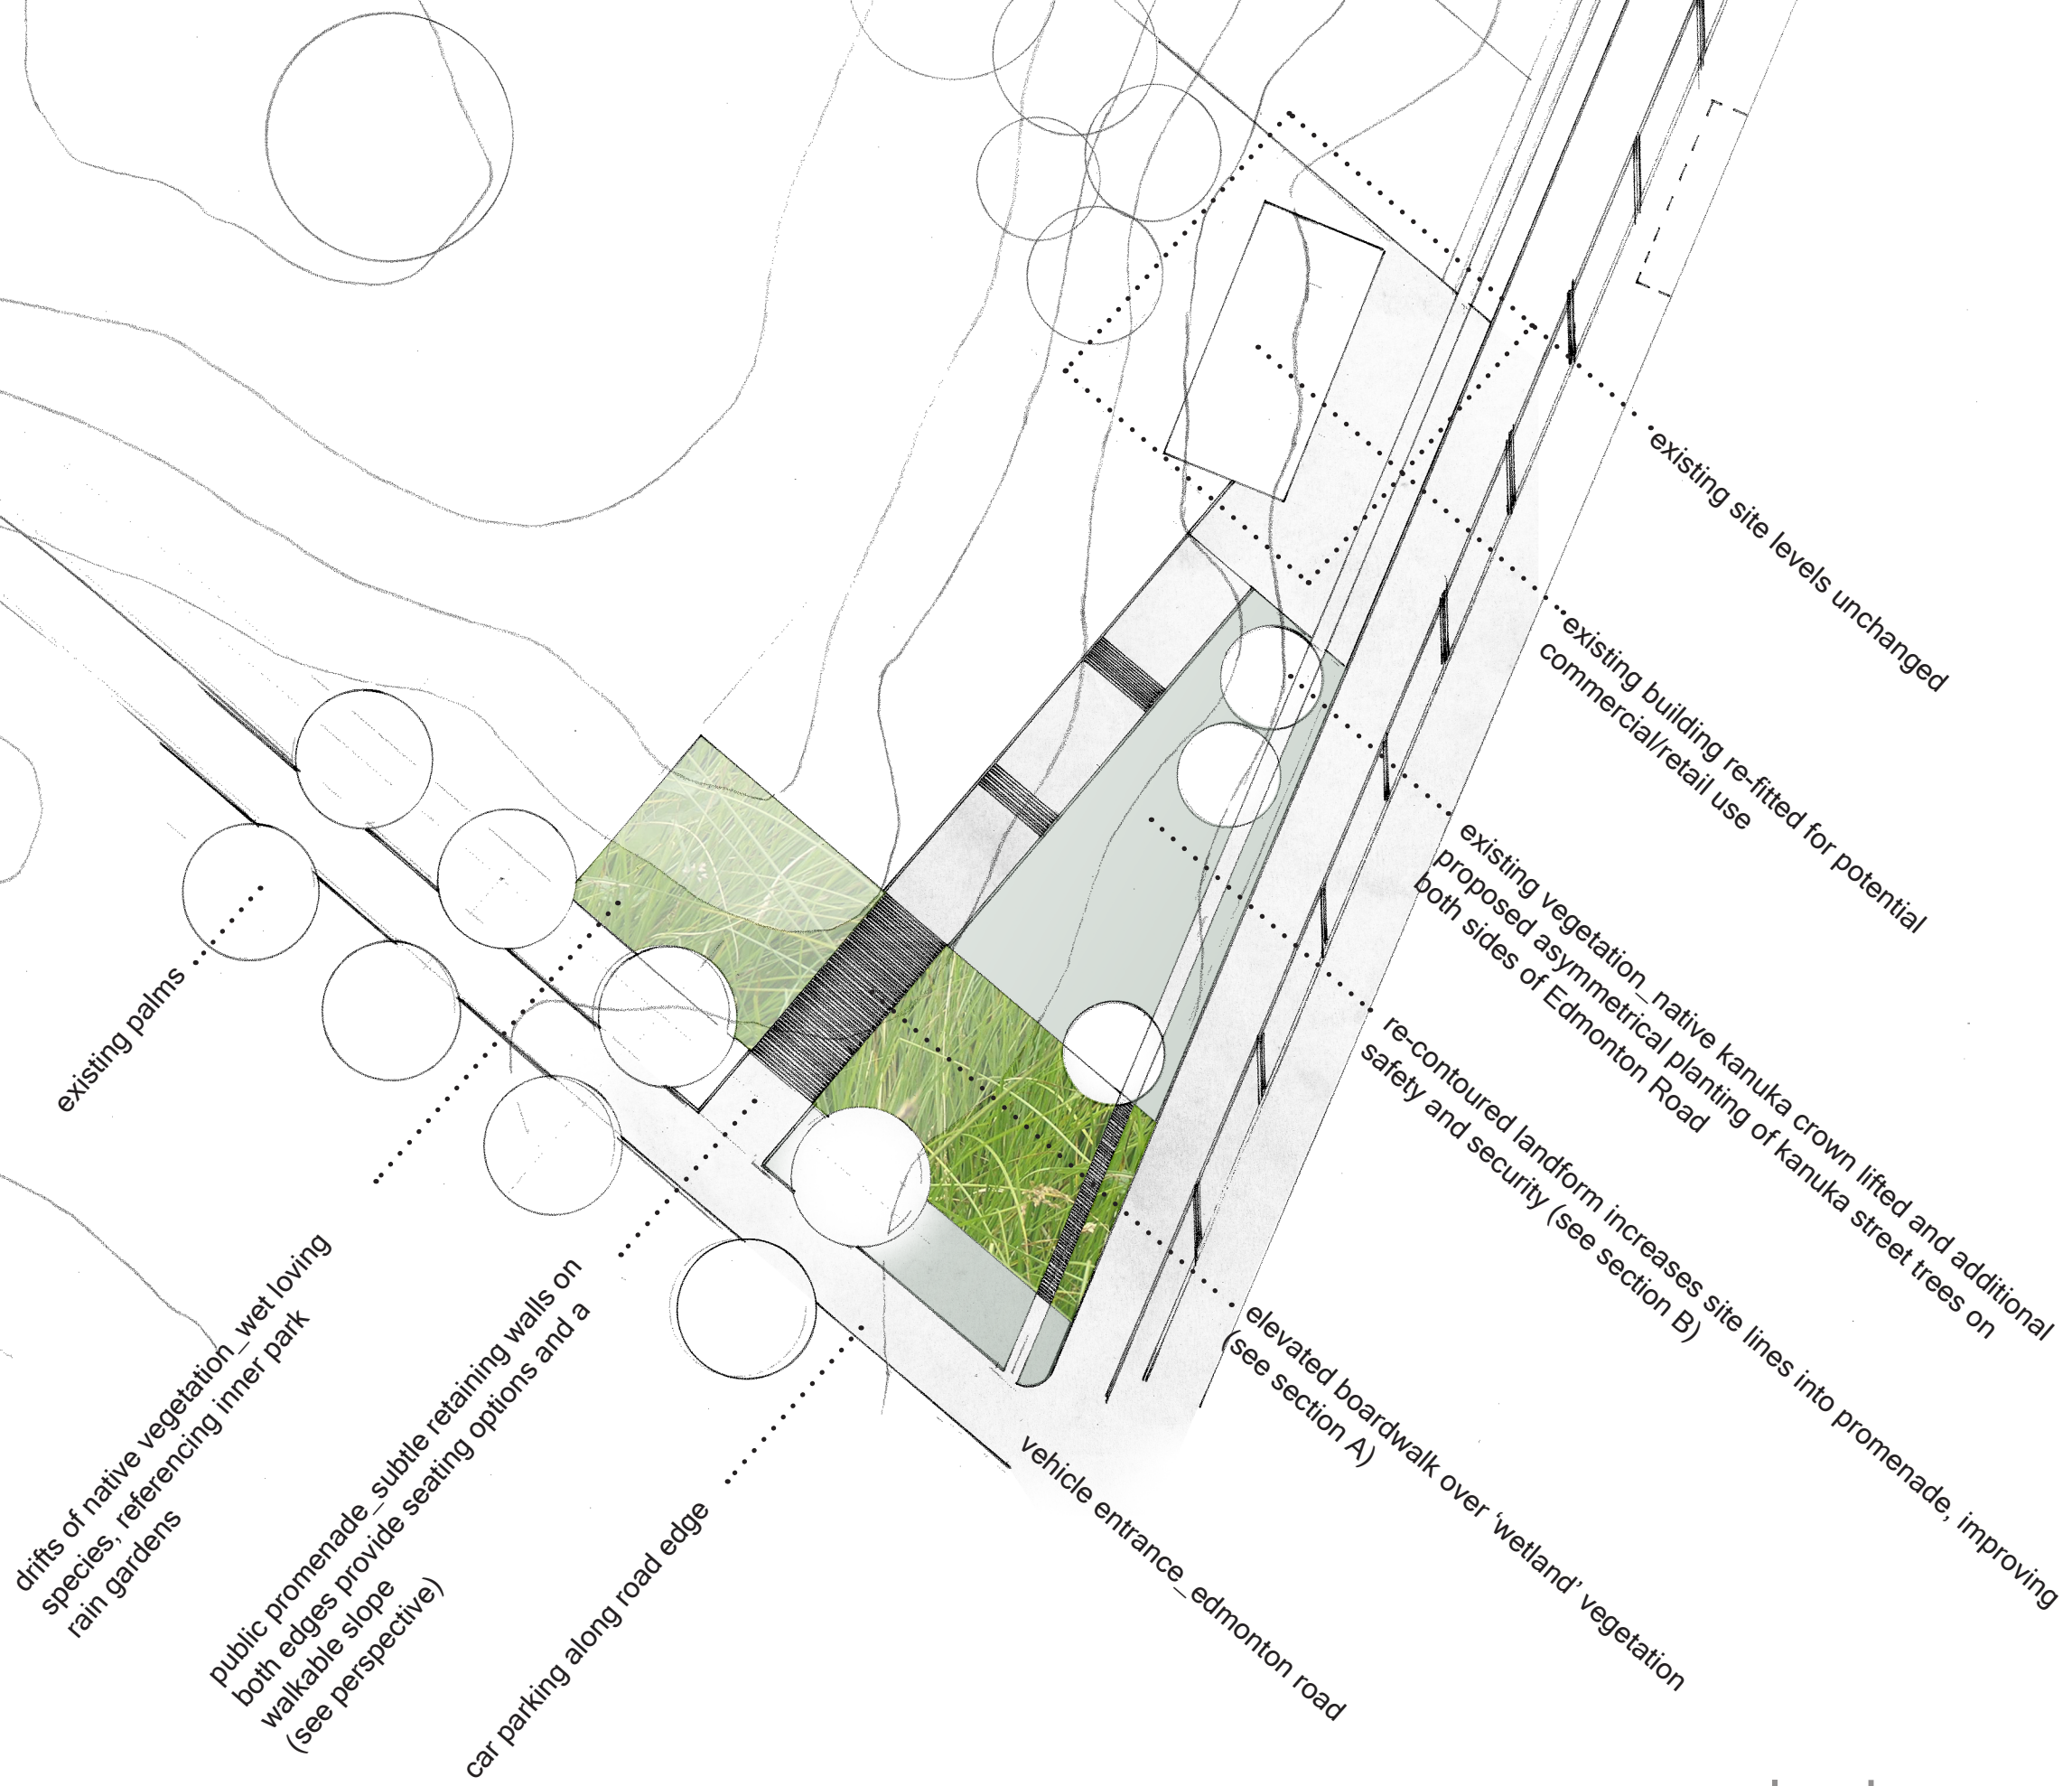

Tui Glen Road Frontage Concept Plan. PK10023A

FIELD_LA

424 richmond rd, grey lynn

www.fieldla.co.nz e. studio@fieldla.co.nz t. +64 09 550 5551

existing palms

mass planted native vegetation_wet loving species, referencing inner park rain gardens

elevated boardwalk

car parking along drive

vehicle entrance_edmonton road

elevated boardwalk over 'wetland' vegetation

stairway access to boardwalk

public space overlooking inner park

existing contours, drift planted in native vegetation

existing vegetation_native kanuka crown lifted

boardwalk

promenade

section B
1:50 @ A3

edmonton road

claudio brookes drive

promenade perspective